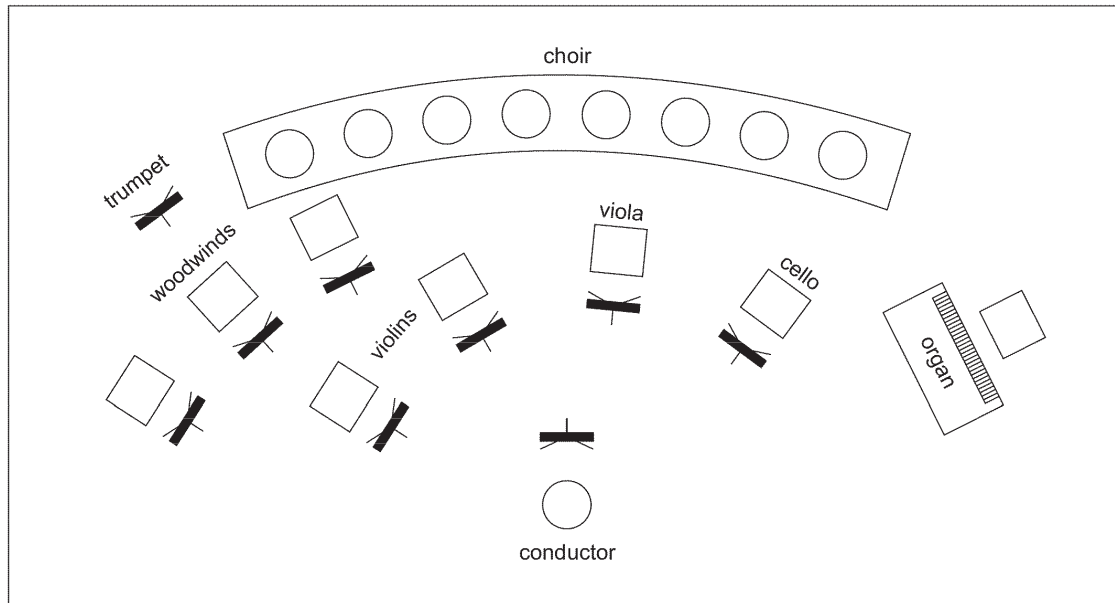

Ensemble Caprice
Stage Plan for *Gloria*

Ensemble Caprice, 4043 rue Marlowe, Montréal, QC H4A 3M3 Canada tél:514 523 3611
www.ensemblecaprice.com courriel: caprice.info@videotron.ca